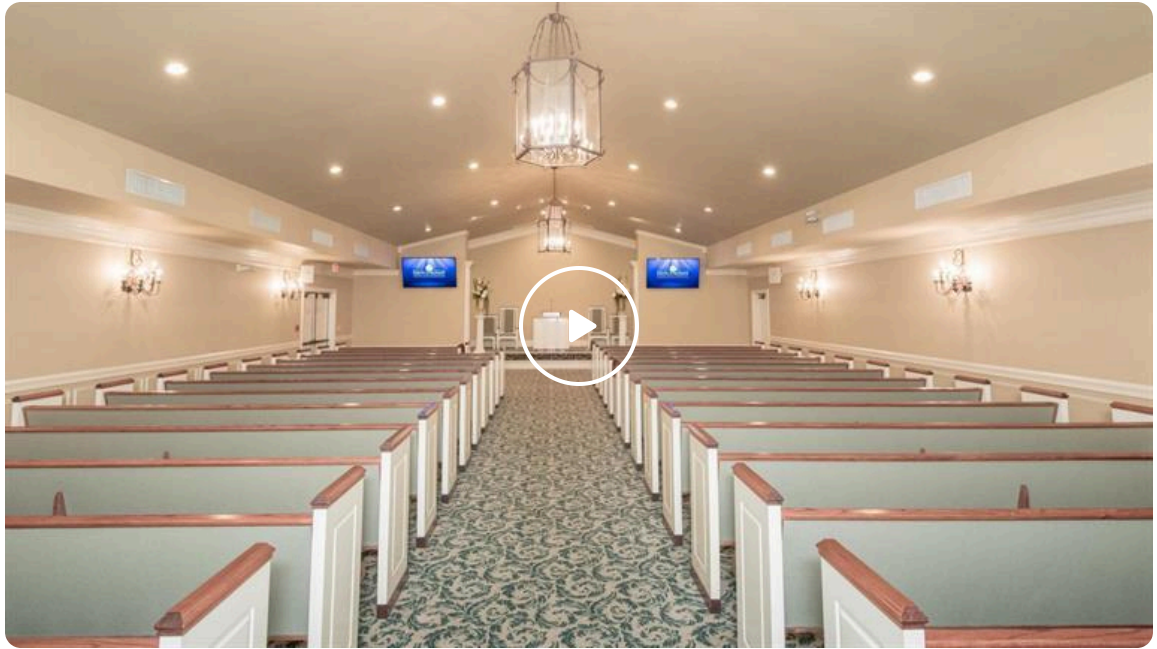

Davis-Struempf Funeral Home & Crematory shared a **Webcast Video**.

November 21 at 3:50 PM